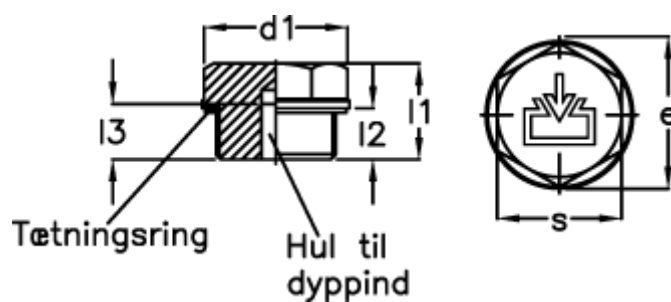

# Data Sheet

Article number: 20245558

Description: E+G

Threaded plug GN 742-32-G3/4-ES-1

## Measures

$d1 = 32$

$d2 = G3/4$

$d4 = M5$

$e = 31.2$

$l1 = 17.0$

$l2 = 9.0$

$s = 27$